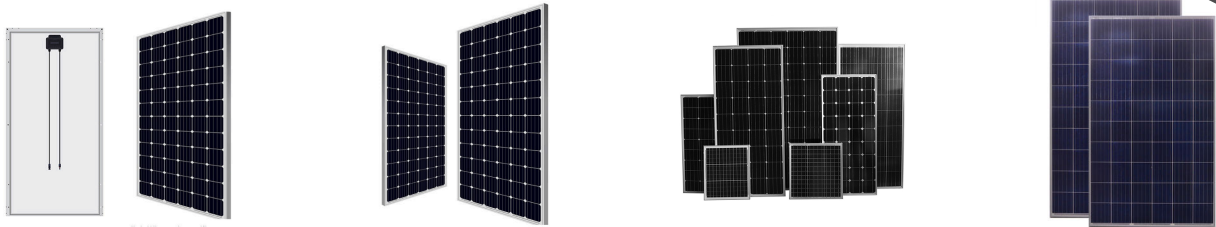

► Solar Panels

MODEL	POWER	EDGE SIZE (mm)	PITCH (mm)	PRICE $USD
TYD-0603	3 W - 6V	135*220*17		1,85
TYD-0606	6 W - 6V	185*235*17		2,77
TYD-0608	8 W - 6V	350*235*17		3,69
TYD-0610	10W - 6V	350*235*17		4
TYD-0612	12W - 6V	350*290*17		4,31
TYD-0615	15W-6V/10V	350*350*17		4,92
TYD-0618	18W - 6V	350*400*17		6
TYD-0620	20W-6V/9V/12V	350*460*17		6,92
TYD-1225	25W-6V/10V/12V	350*520*17		8,46
TYD-1228	28W-6V/10V/12V	350*580*17		9,23
TYD-1229	30W-6V/10V/12V	350*600*17		10
TYD-1230	30W-6V/10V/12V	350*630*17		10,46
TYD-1231	35W-6V/10V/12V	350*700*20		11,54
TYD-1235	35W-6V/10V/12V	670*425*25		12
TYD-1240	40W-6V/10V/12V	670*425*25	335*395	13,08
TYD-1250	50W-6V/12V/18V	670*540*25	335*510	16,92
TYD-1260	60W-6V/12V/18V	670*630*30	335*595	20
TYD-1270	70W-6V/12V/18V	670*720*30	635*362	22,31
TYD-1280	80W-6V/12V/18V	670*820*30	635*410	27,08
TYD-1290	90W-12V/18V	670*1000*35	635*500	27,69
TYD-12100	100W-12V/18V	670*1000*35	635*500	33,85
TYD-12120	120W-12V/18V/36V	670*1210*35	635*605	36,92
TYD-12150	150W-12V/18V/36V	670*1500*35	635*750	46,15